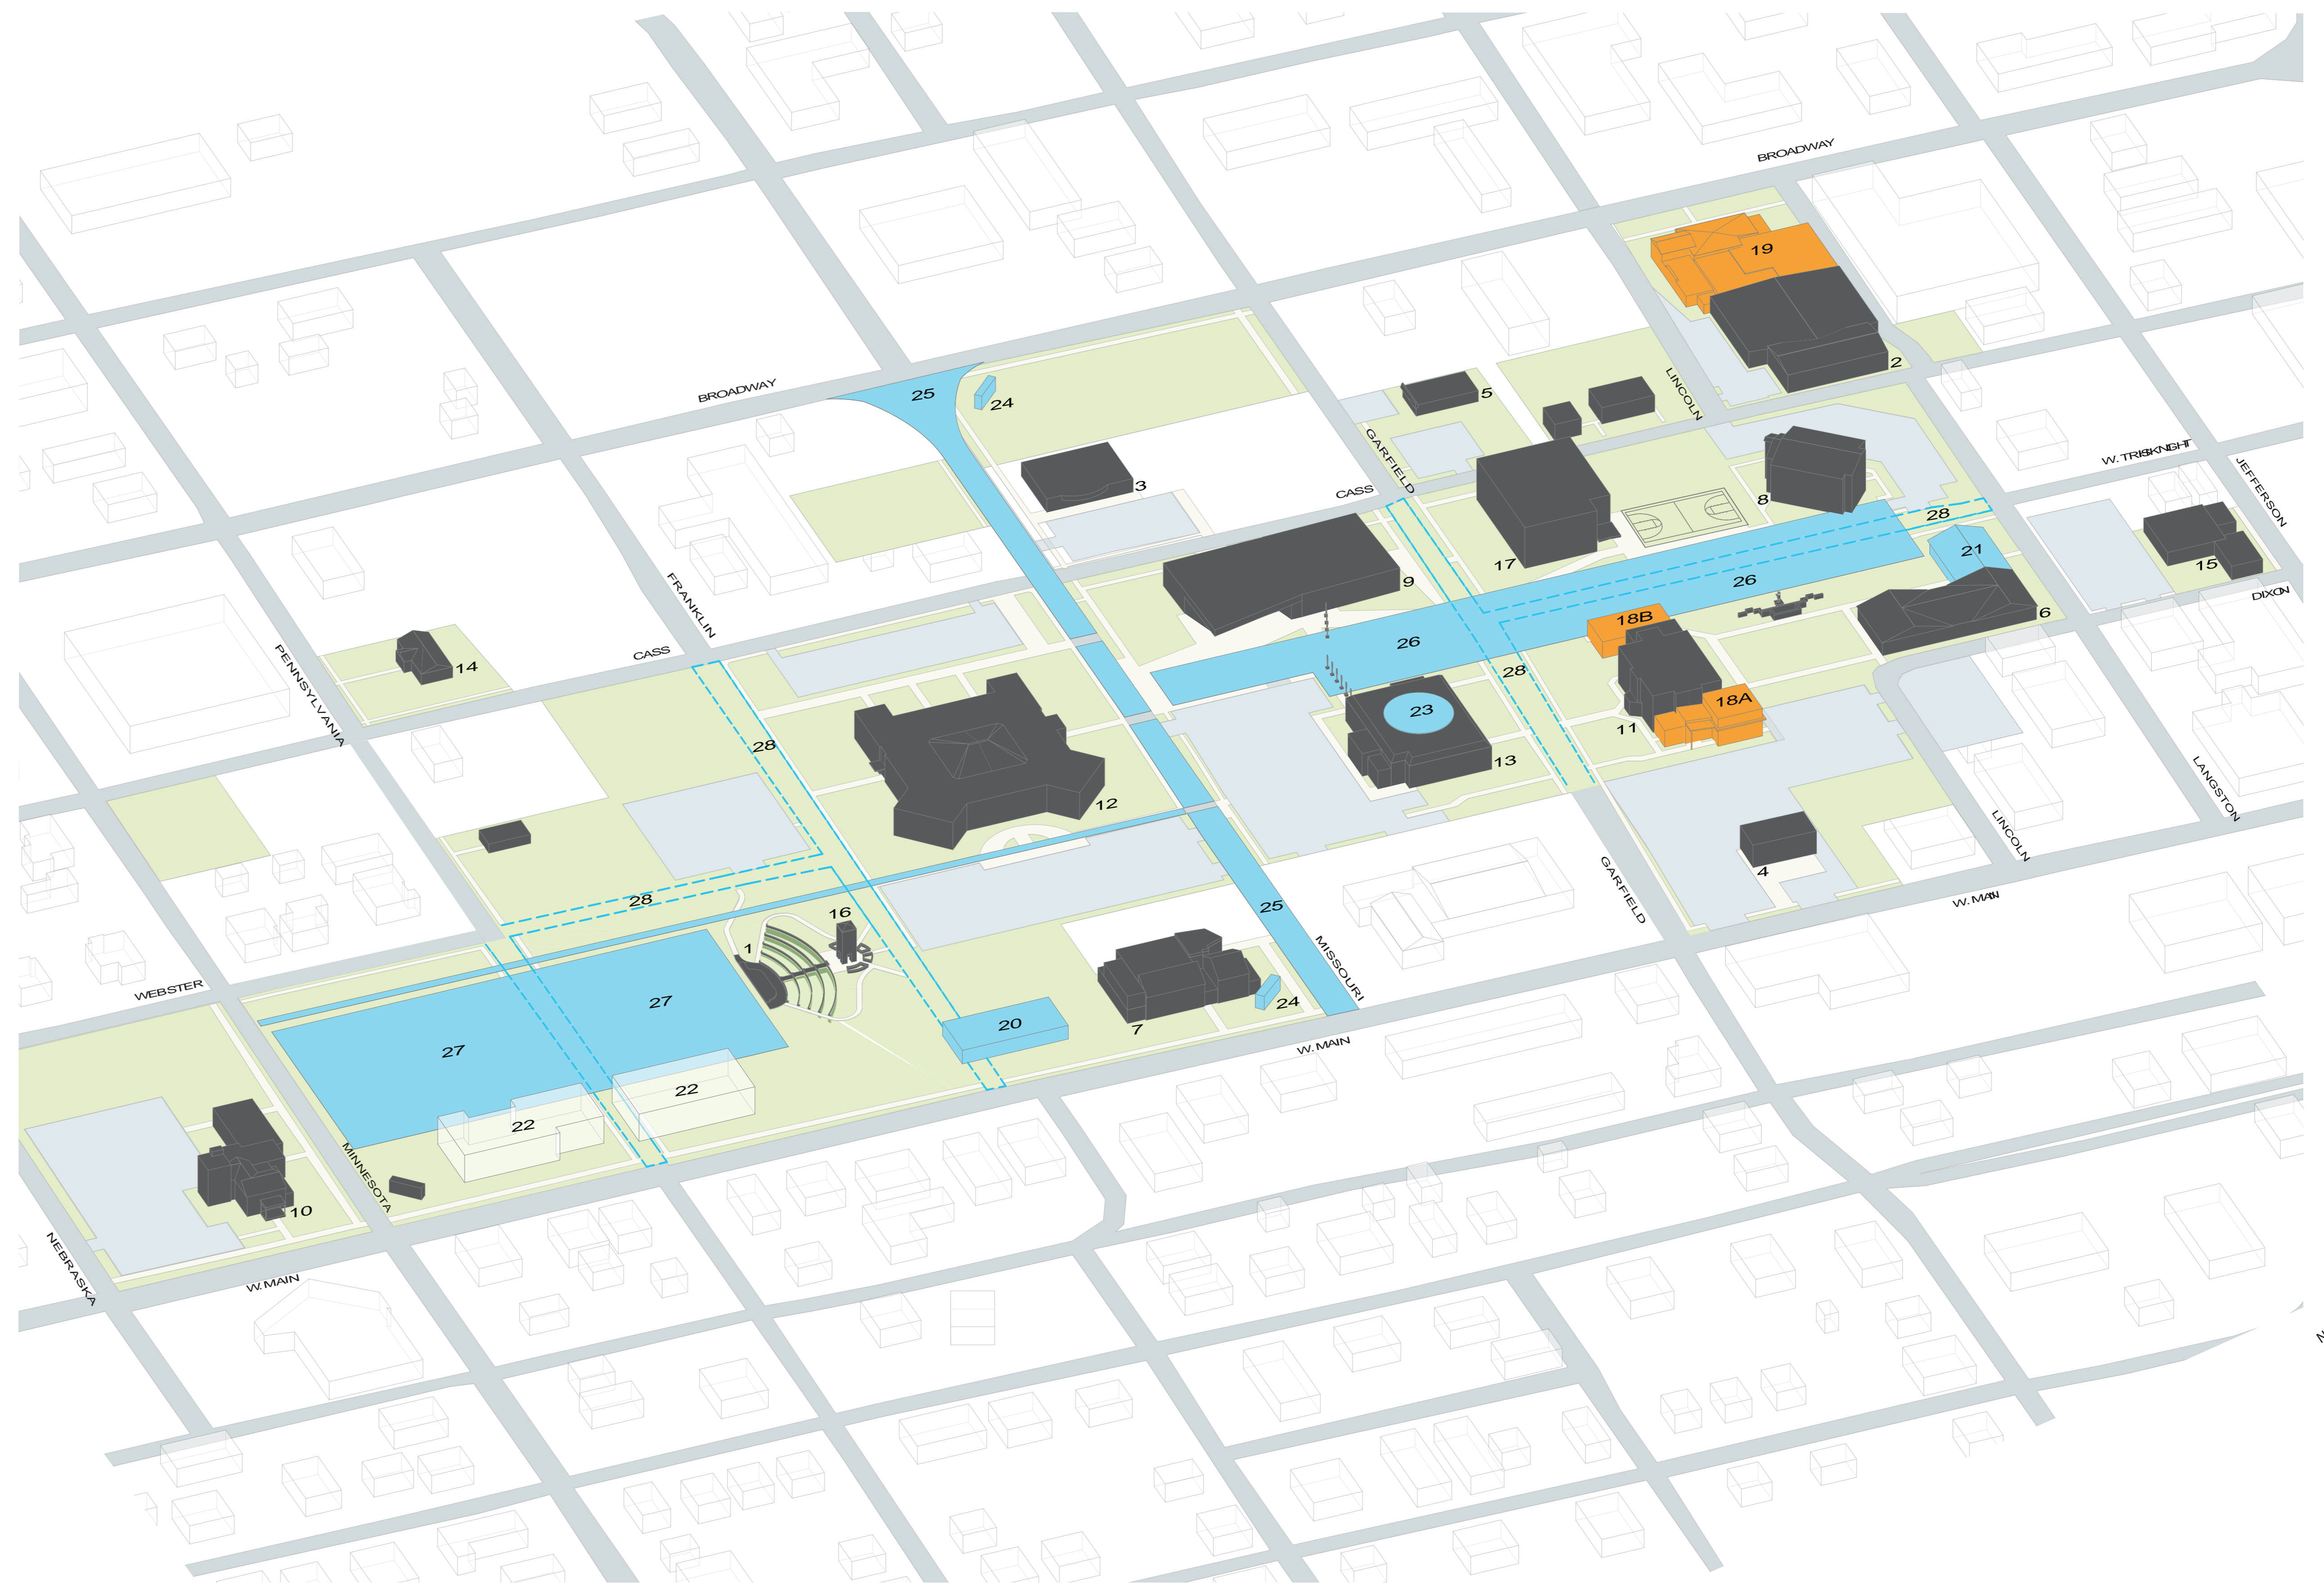

**Existing University Facilities**

- 1. - Amphitheater
- 2. - Broadway Building
- 3. - Cass Hall
- 4. - Drago Hall
- 5. - Garfield Hall
- 6. - Garnett Library
- 7. - Gohn Hall
- 8. - Grizzly House
- 9. - Hass-Darr Hall
- 10.- Kellett Hall
- 11.- Looney Hall
- 12.- Lybyer Enhanced Technology Center
- 13.- Melton Hall
- 14.- Pennsylvania House
- 15.- Putnam Hall
- 16.- Smith-London Centennial Bell Tower
- 17.- Student Recreation Center

**Projects categorized as Underway are as follows:**

- 18A. - Looney Hall Lecture Hall Addition
- 18B. - Nursing Simulation Lab Renovation & Addition
- 19. - Pace Industrial Science Center

**Projects categorized as Planned are as follows:**

- 20.- Autism Center
- 21.- Garnett Library Renovation
- 22.- Main Street Future Building Site
- 23.- Melton Hall Science Lab Renovation
- 24.- Monument Signs
- 25.- New Entry / Crosswalks
- 26.- New East Quad
- 27.- New West Quad
- 28.- Street Removals

**MASTER PLAN  
2022 - 2027**

**WEST PLAINS CAMPUS**

Missouri State University-  
West Plains Property

Street Removal

Parking Lots