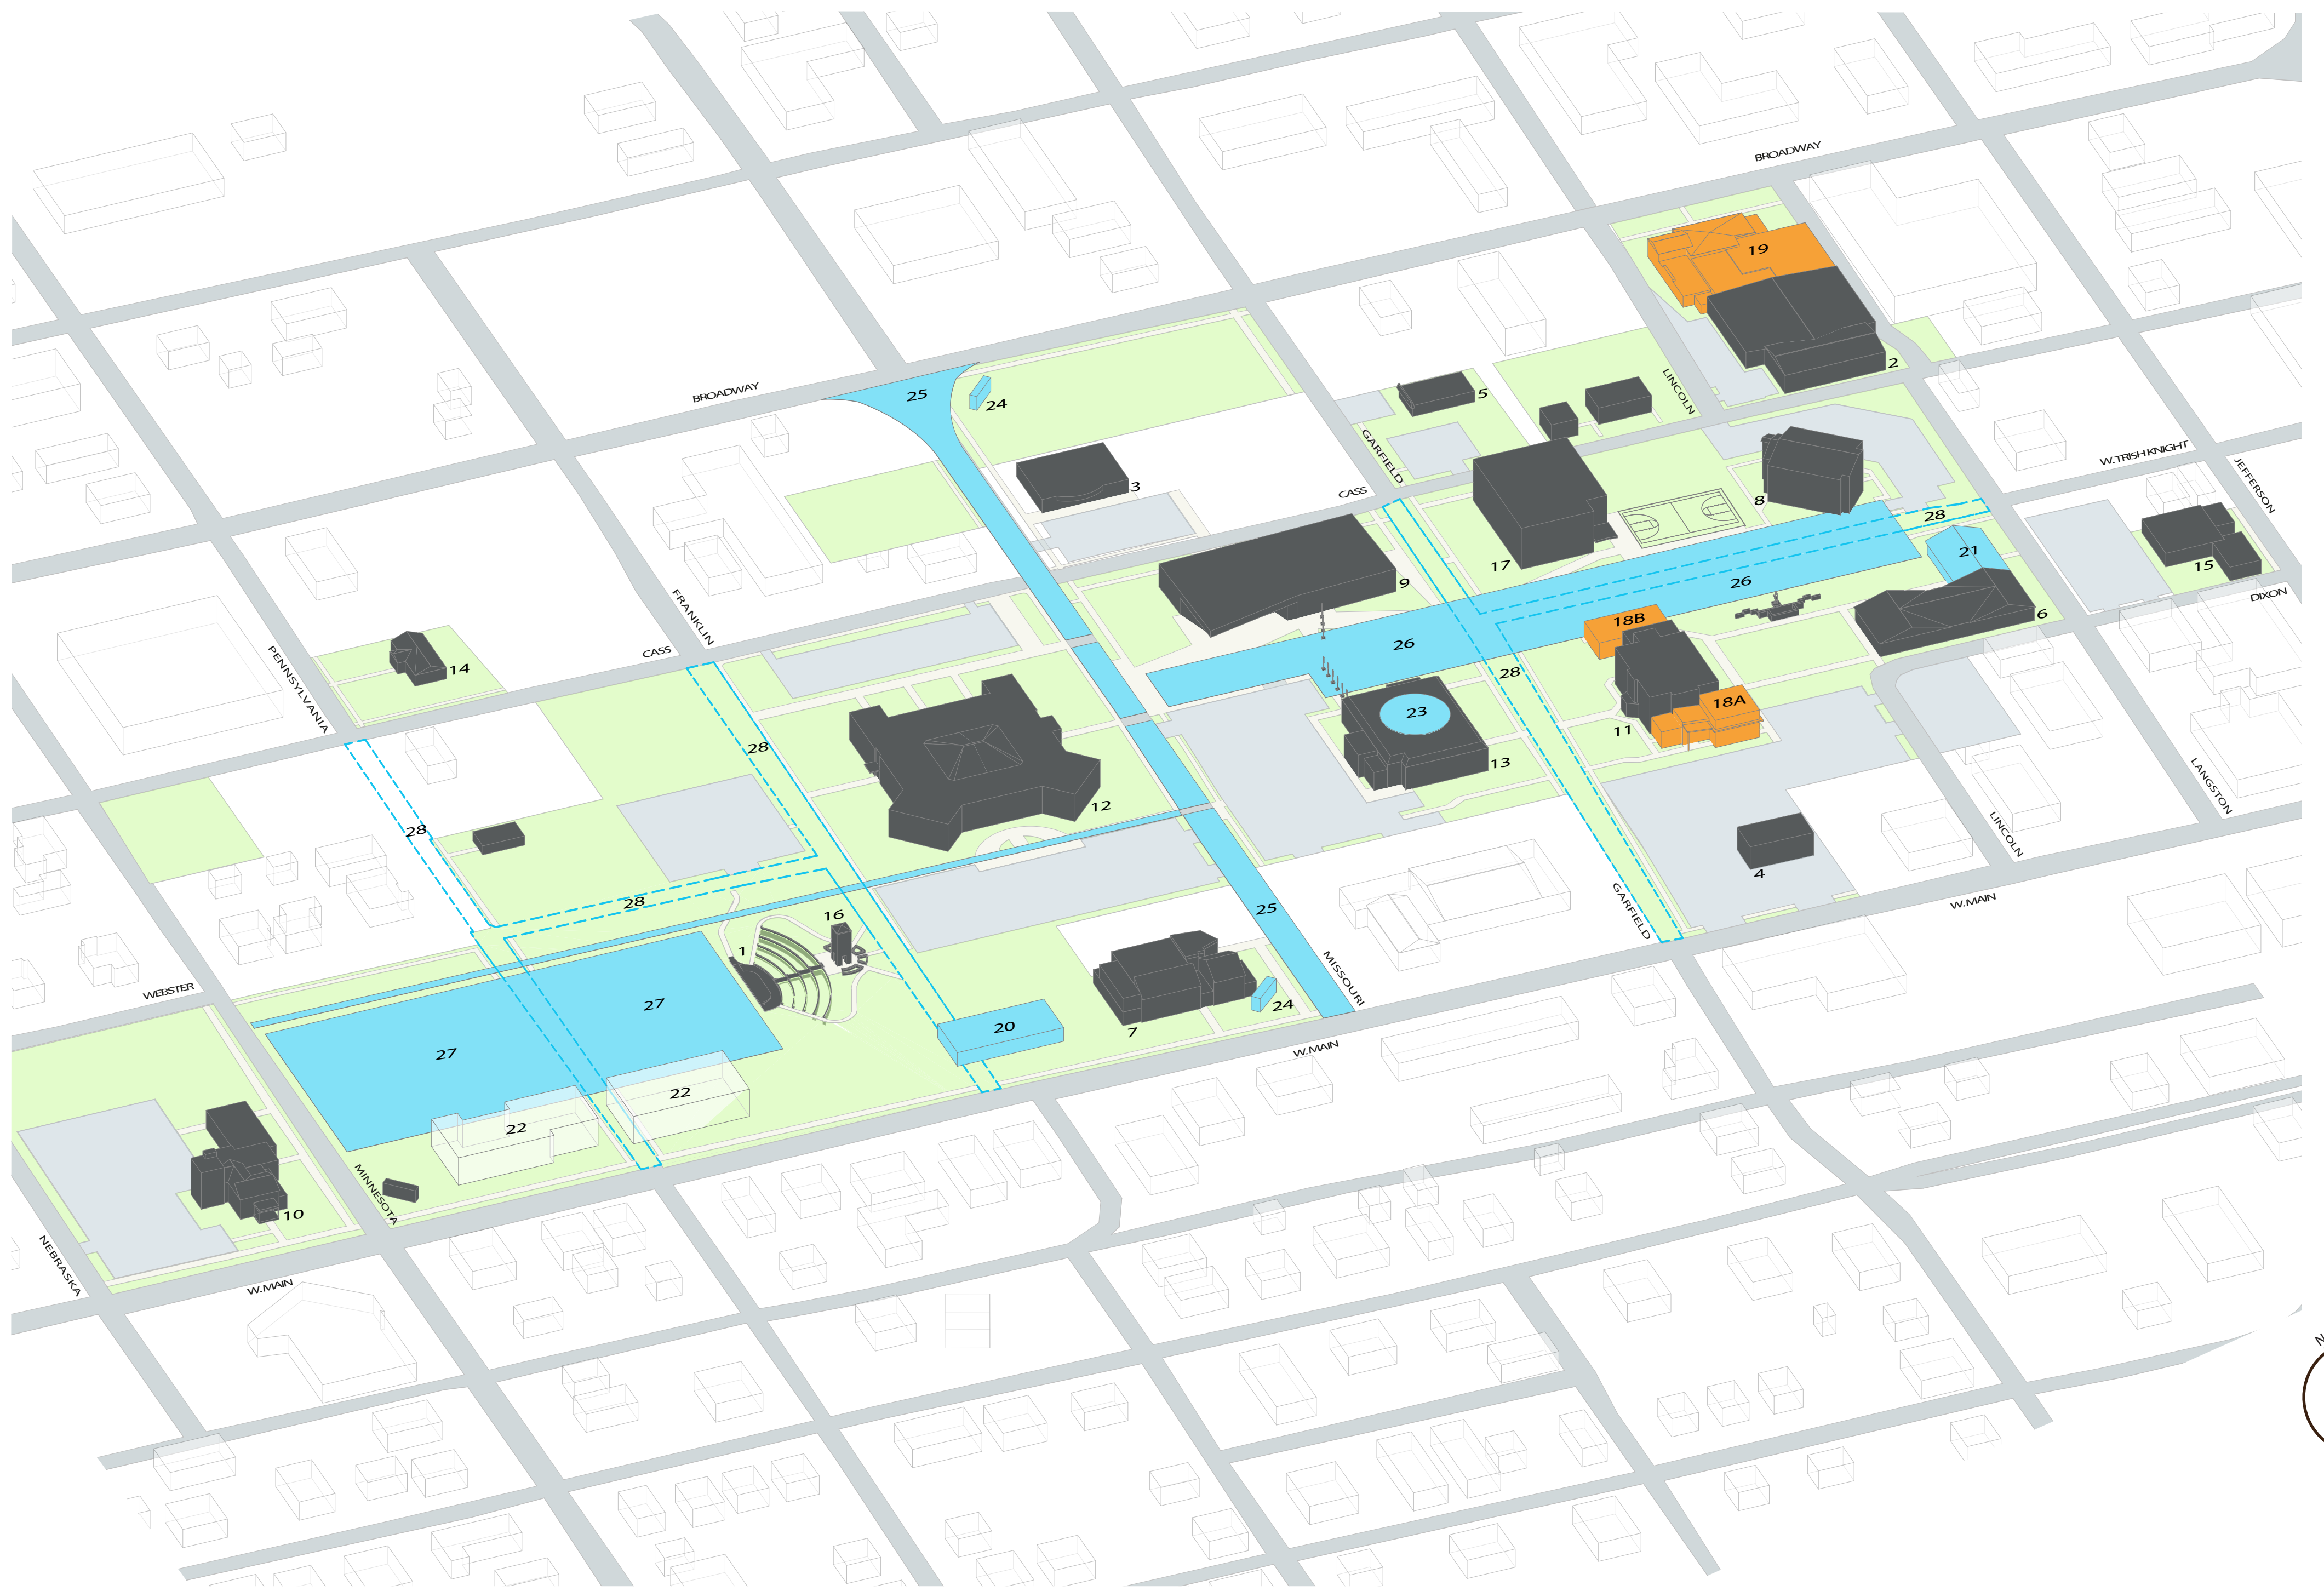

MASTER PLAN

2022 - 2027

WEST PLAINS CAMPUS

Prepared by Planning, Design & Construction

Existing University Facilities

1. - Amphitheater
2. - Broadway Building
3. - Cass Hall
4. - Drago Hall
5. - Garfield Hall
6. - Garnett Library
7. - Gohn Hall
8. - Grizzly House
9. - Hass-Darr Hall
10. - Kellett Hall
11. - Looney Hall
12. - Lybyer Enhanced Technology Center
13. - Melton Hall
14. - Pennsylvania House
15. - Putnam Hall
16. - Smith-London Centennial Bell Tower
17. - Student Recreation Center

Projects categorized as **Underway** are as follows:

- 18A. - Looney Hall Lecture Hall Addition
- 18B. - Nursing Simulation Lab Renovation & Addition
19. - Pace Industrial Science Center

Projects categorized as **Planned** are as follows:

20. - Autism Center
21. - Garnett Library Renovation
22. - Main Street Future Building Site
23. - Melton Hall Science Lab Renovation
24. - Monument Signs
25. - New Entry / Crosswalks
26. - New East Quad
27. - New West Quad
28. - Street Removals

Parking Lots

Missouri State University West Plains Property

Street Removal